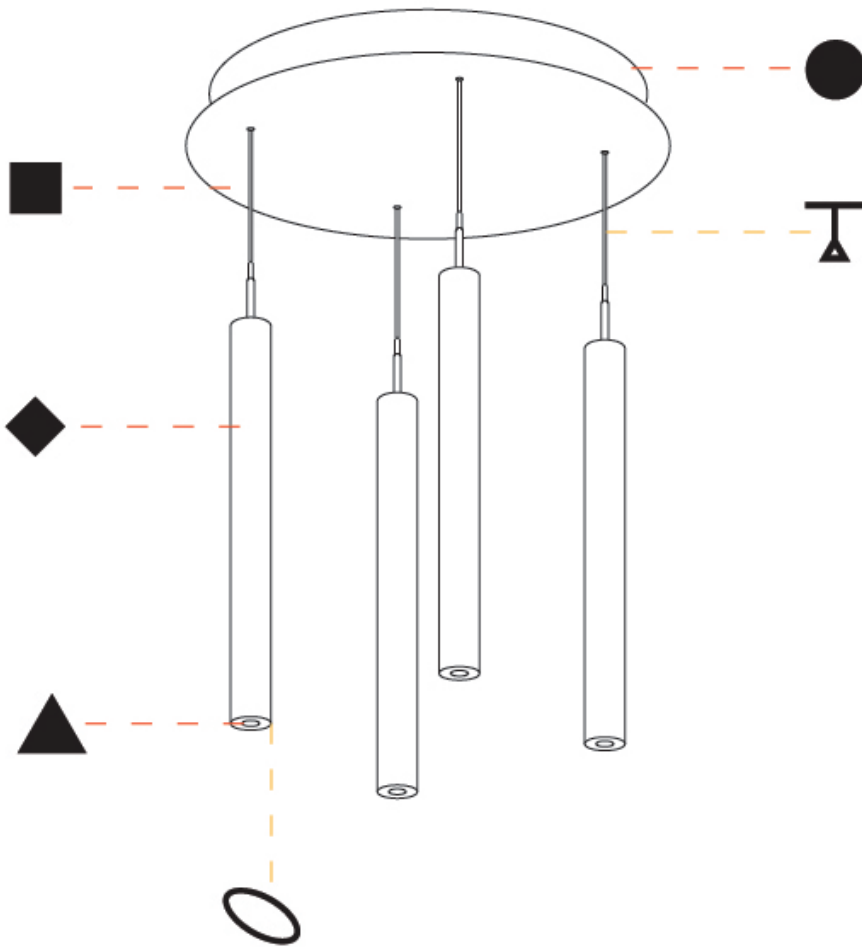

G-MINI ROUND HANGOVER SUSPENSION

A300630-

PROJECT	_____
TYPE	_____
SPECIFIER	_____
QUANTITY	_____
DATE	_____