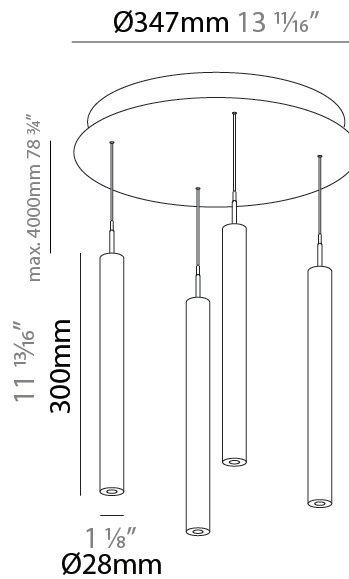

GENERAL

Series: G-Mini Round
Subseries: G-Mini Round Hangover
Brand: Prolight
Division: Architectural
Mounting Type: Suspension
Mounting Location: Ceiling
Subcategory: Spots

PHYSICAL

Shape: Cylinder
Diameter (mm): 347
Diameter (in): 13 11/16
Height (mm): 300
Height (in): 11 13/16
Light Distribution: Direct
Diffuser: Shine Ring - NOR / OPL / YEL / ORA / RED / BLU / GRN
Fixture Finish: SSR / BKV / CWI / CRY / HAB / UFT / ITA / RUA / FTG / MYG / LOD / PUS / FRO / FUP / KIA / POP / BLS / SPG / MEY / GOH / GUM / CHC / COM / ABZ / JAG / OBR / MOS / ROR
Accent Finish: NOF / COP / MIR / SSS
Fixture Material: Extruded Aluminum / Steel
Cable Details: 2,000mm/78 3/4" / 4,000mm/157 1/2" - Cable, Black, Green, Orange, Red, White

ELECTRICAL

Lamp Type: LED (Zhaga Standard)
Input Wattage (W): 26
Total Output Wattage (W): 23.7
Dimming: Non-Dimmable
Driver Included: Yes
Driver Location: Integrated
Driver Type: Constant Current - Universal
Driver Class: Class 2
Input Voltage (V): 120 - 277

LED

Color Temperature (°K): 2700 / 3000 / 3500 / 4000
Max. Delivered Lumen (lm): 1557 / 1421 / 1499 / 1450
Nominal Lumen (lm): 1840 / 1949 / 2057 / 2112
CRI: >90 CRI
Lamp Life (hrs): 50000

OPTICAL

Beam Angle: 32 / 58

RATINGS AND CERTIFICATIONS

Certified By: Certified for North American Standards
IP rating: IP20